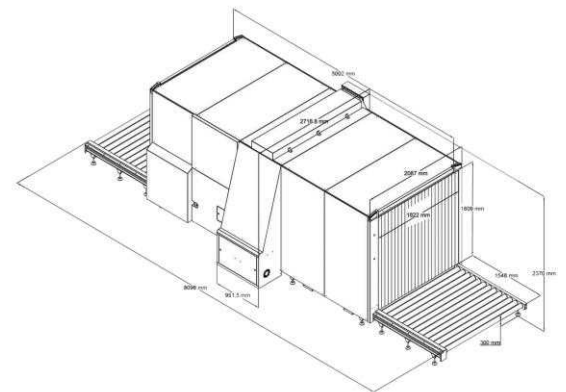

Operating Environment	
Storage Temperature :	-20°C to 60°C
Operating Temperature	-10 °C to 50 °C
Relative Humidity	5-95% non-condensing

Health and Safety	
All products meet all applicable international Health and safety regulations. Maximum level of radiation the exterior panels come in contact With is 0.1mR/hour. Compliant with USFDA, Center of Devices and Radiation Health Standards for cabinet X-Ray systems (21-CFR 1020.40).	
Film safety :	ISO 1600 / 33 DIN
CE Compliance :	Certified
FCC & IEC Compatibility:	Available

Standard Features

Multi energy imaging
(6 colors selectable)
Detail enhancement (PV)
Edge Enhancement (EE)
Black & White view (B/W)
Organic/inorganic separation (OM/IM)
Pseudo color (PS)
Inverse view (IN)
High penetration (HP)
Variable edge clarification (+E -E)
Variable color separation (+C -C)
Variable contrast level (+G -G)
Variable density zoom (+D -D)
Zoom real time (64 xs)
Image of previous bag
Manual image archiving
Automatic image archiving
Programmable function keys
Baggage counter
Date/Time indicator
UPS (for computer)
Flat Panel LED Monitor
Threat Image Projection (TIP)
Organic danger alarm
Inorganic danger alarm
Operator Training Program (OTP)

OPTIONAL FEATURES

UPS (Uninterrupted Power Supply)
Operator console
Input – output rollers
Barcode Reader System
Test Kit (STP/ASTM)
Remote Access Connection (Server)
External Camera Archiving

Source IT Security
Liberty Lake – Washington 99019 USA

www.source-it-security.com