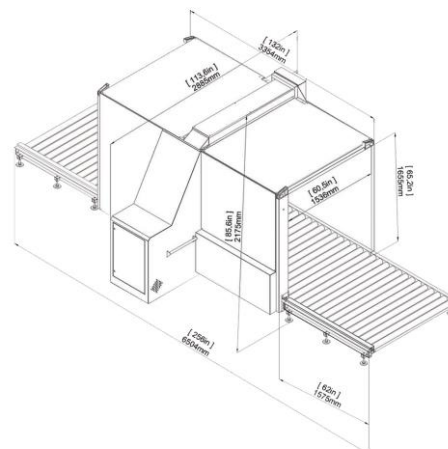

Operating Environment

Storage Temperature :	-20°C to 60°C
Operating Temperature	-10 °C to 50 °C
Relative Humidity	5-95% non-condensing

Health and Safety

All products meet all applicable international Health and safety regulations. Maximum level of radiation the exterior panels come in contact With is 0.1mR/hour.

Compliant with USFDA, Center of Devices and Radiation Health Standards for cabinet X-Ray systems (21-CFR 1020.40).

Film safety :	ISO 1600 / 33 DIN
CE Compliance :	Certified
FCC & IEC Compatibility:	Available

Standard Features

Multi energy imaging
(6 colors selectable)
Detail enhancement (PV)
Edge Enhancement (EE)
Black & White view (B/W)
Organic/inorganic separation (OM/IM)
Pseudo color (PS)
Inverse view (IN)
High penetration (HP)
Variable edge clarification (+E -E)
Variable color separation (+C -C)
Variable contrast level (+G -G)
Variable density zoom (+D -D)
Zoom real time (64 xs)
Image of previous bag
Manual image archiving
Automatic image archiving
Programmable function keys
Baggage counter
Date/Time indicator
UPS (for computer)
Flat Panel LED Monitor
Threat Image Projection (TIP)
Organic danger alarm
Inorganic danger alarm
Operator Training Program (OTP)

OPTIONAL FEATURES

UPS (Uninterrupted Power Supply)
Operator console
Input – output rollers
Barcode Reader System
Test Kit (STP/ASTM)
Remote Access Connection (Server)
External Camera Archiving

Source IT Security
Liberty Lake – Washington 99019 USA

www.source-it-security.com